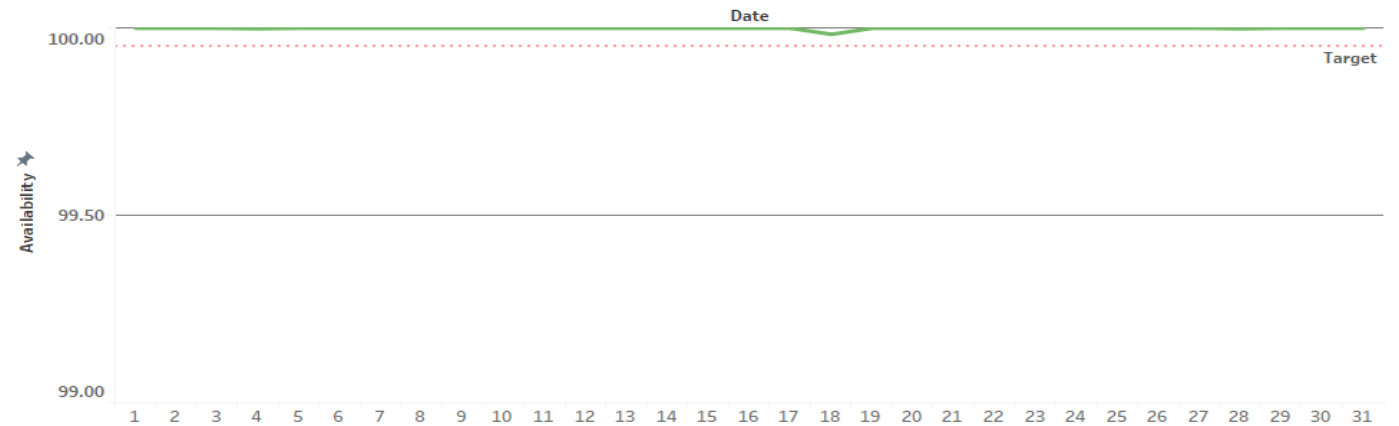

$$\text{Availability} = \frac{(\text{Total Outage Minutes}) \times (\text{Number Subs Impacted})}{(\text{Total Subs on Platform} \times \text{Total Possible Service Minutes per Sub})}$$

# of Users	Availability	HW/SW Events	Weather Events
451,305	100.00	0.00	0.00

User Count is 5 Week Average

Excludes XCI

GWID 20,21,22=Mexico Consumer, GWID 23, 24 25=Telecom Vera

Availability Over Time

Daily Availability

Availability by Transport – T19V (marzo)

T19V Availability - March 2024

Gateway Availability

GWID	Gateway	GW Location	User Counts	Availability	HW/SW Events	Weather Events
1	JOA	Joao Pessoa, Brazil	30,763	99.95	0.00	0.05
2	SPO	Spokane, WA	9,978	100.00	0.00	0.00
3	NOR	North Platte, NE	10,383	99.95	0.05	0.00
4	ALB	Albuquerque, NM	12,112	99.96	0.04	0.00
5	RIV	Riverside, CA	13,135	99.96	0.04	0.00
6	MON	Monee, IL	6,927	100.00	0.00	0.00
7	ARI	Arica, Chile	9,885	100.00	0.00	0.00
8	MTJ	Mount Jackson, VA	3,215	100.00	0.00	0.00