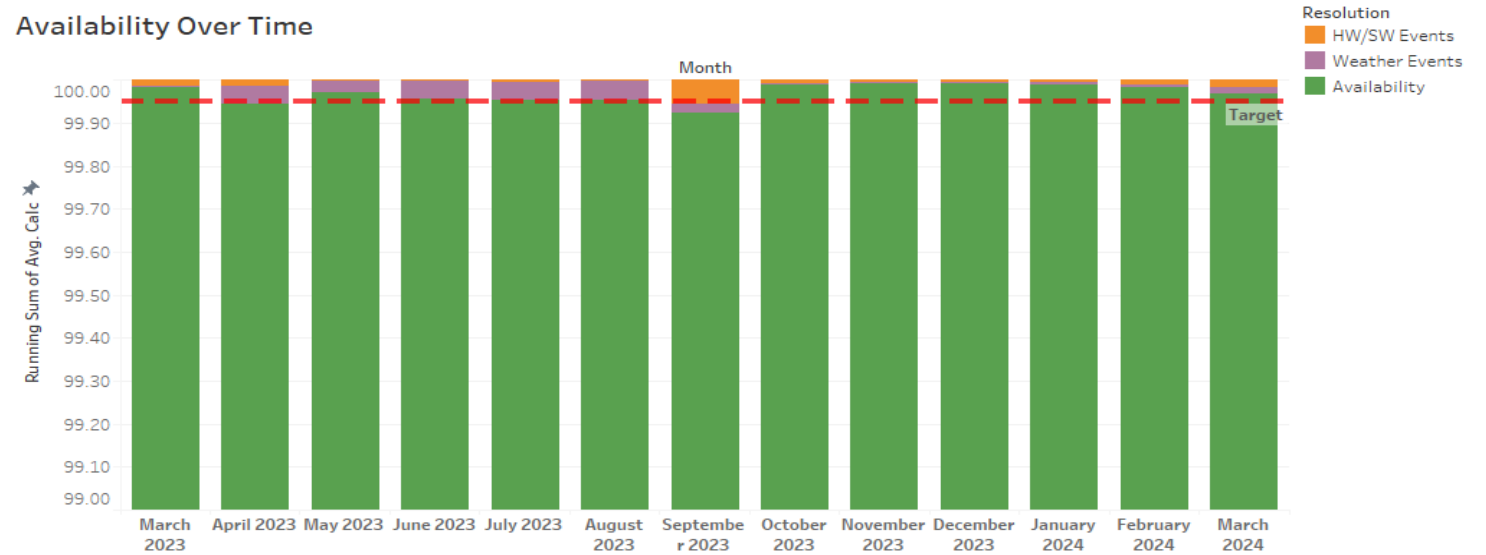

Availability by Transport – T19V (marzo)

T19V Availability - March 2024

Gateway Availability

GWID	Gateway	GW Location	User Counts	Availability	HW/SW Events	Weather Events
1	JOA	Joao Pessoa, Brazil	30,763	99.95	0.00	0.05
2	SPO	Spokane, WA	9,978	100.00	0.00	0.00
3	NOR	North Platte, NE	10,383	99.95	0.05	0.00
4	ALB	Albuquerque, NM	12,112	99.96	0.04	0.00
5	RIV	Riverside, CA	13,135	99.96	0.04	0.00
6	MON	Monee, IL	6,927	100.00	0.00	0.00
7	ARI	Arica, Chile	9,885	100.00	0.00	0.00
8	MTJ	Mount Jackson, VA	3,215	100.00	0.00	0.00

Availability Over Time