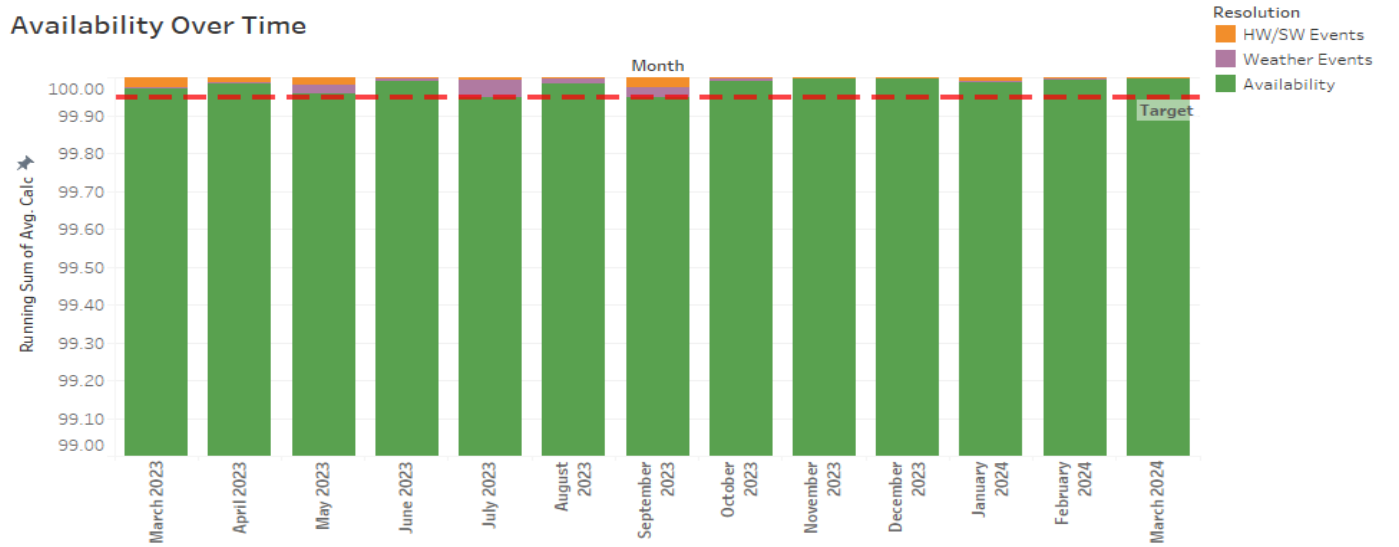

Availability by Transport – Jupiter 2 (marzo)

Jupiter 2 Availability - March 2024

Gateway Availability

GWID	Gateway	GW Location	User Counts	Availability	HW/SW Events	Weather Events
1	ALB	Albuquerque, NM	26,078	100.00	0.00	0.00
2	AMA	Amarillo, TX	26,609	100.00	0.00	0.00
3	BIL	Billings, MT	24,704	100.00	0.00	0.00
4	BIS	Bismarck, ND	20,660	100.00	0.00	0.00
5	BOI	Boise, ID	22,992	100.00	0.00	0.00
6	CHY	Cheyenne, WY	26,816	100.00	0.00	0.00
7	DUL	Duluth, MN	27,244	99.99	0.01	0.00
8	GIL	Gilbert, AZ	31,886	100.00	0.00	0.00
9	ROS	Roseburg, OR	22,255	100.00	0.00	0.00
10	MIS	Missoula, MT	20,812	100.00	0.00	0.00
11	NLV	North Las Vegas, NV	26,817	100.00	0.00	0.00
12	NOR	North Platte, NE	21,232	100.00	0.00	0.00
13	OMA	Omaha, NE	19,347	100.00	0.00	0.00
14	SDO	San Diego, CA	28,792	100.00	0.00	0.00
15	SEA	Seattle, WA	21,833	100.00	0.00	0.00
16	STC	Santa Clara, CA	25,485	100.00	0.00	0.00
17	SLC	Salt Lake City, UT	23,378	100.00	0.00	0.00
20	CHA	Chihuahua, Mexico	8,144	100.00	0.00	0.00
21	HMA	Hermosillo, Mexico	8,280	100.00	0.00	0.00
22	MTA	Monterrey, Mexico	8,027	100.00	0.00	0.00
23	CHI	Chihuahua, Mexico	2,899	100.00	0.00	0.00
24	HMO	Hermosillo, Mexico	3,491	100.00	0.00	0.00
25	MTR	Monterrey, Mexico	3,524	100.00	0.00	0.00

$$\text{Availability} = \frac{(\text{Total Outage Minutes}) \times (\text{Number Subs Impacted})}{(\text{Total Subs on Platform} \times \text{Total Possible Service Minutes per Sub})}$$

# of Users	Availability	HW/SW Events	Weather Events
451,305	100.00	0.00	0.00

User Count is 5 Week Average

Excludes XCI

GWID 20,21,22=Mexico Consumer, GWID 23, 24 25=Telecom Vera

Availability Over Time

Daily Availability