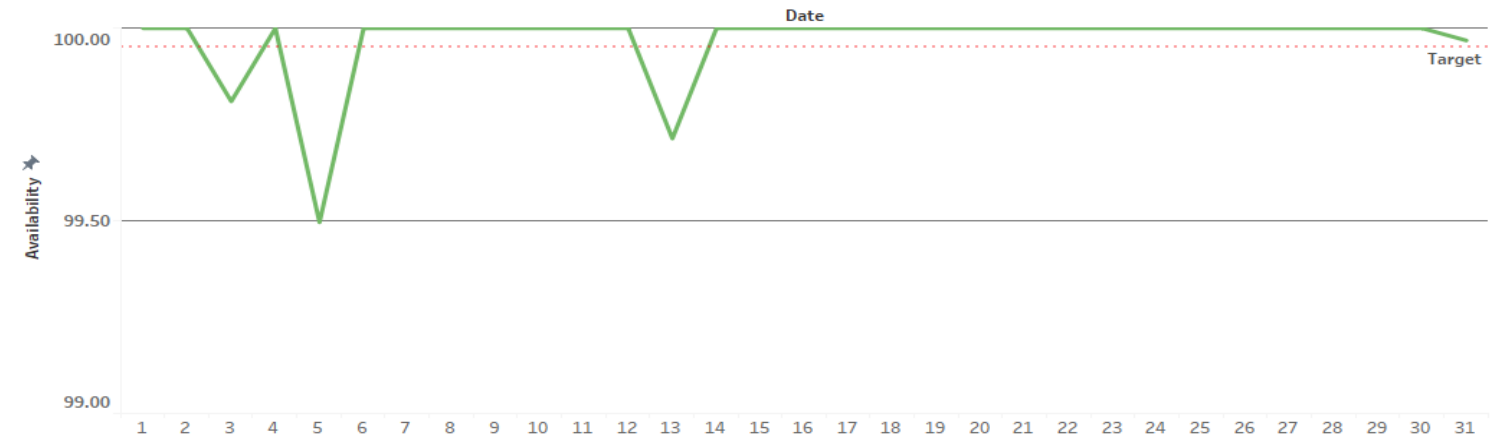

# of Users	Availability	HW/SW Events	Weather Events
451,305	100.00	0.00	0.00

User Count is 5 Week Average

Excludes XCI

GWID 20,21,22=Mexico Consumer, GWID 23, 24 25=Telecom Vera

Availability Over Time

Daily Availability

Availability by Transport – T19V (marzo)

T19V Availability - March 2024

Gateway Availability

GWID	Gateway	GW Location	User Counts	Availability	HW/SW Events	Weather Events
1	JOA	Joao Pessoa, Brazil	30,763	99.95	0.00	0.05
2	SPO	Spokane, WA	9,978	100.00	0.00	0.00
3	NOR	North Platte, NE	10,383	99.95	0.05	0.00
4	ALB	Albuquerque, NM	12,112	99.96	0.04	0.00
5	RIV	Riverside, CA	13,135	99.96	0.04	0.00
6	MON	Monee, IL	6,927	100.00	0.00	0.00
7	ARI	Arica, Chile	9,885	100.00	0.00	0.00
8	MTJ	Mount Jackson, VA	3,215	100.00	0.00	0.00

Availability Over Time

Daily Availability

$$\text{Availability} = \frac{(\text{Total Outage Minutes}) \times (\text{Number Subs Impacted})}{(\text{Total Subs on Platform} \times \text{Total Possible Service Minutes per Sub})}$$

# of Users	Availability	HW/SW Events	Weather Events
96,398	99.98	0.01	0.01

User Count is 5 Week Average