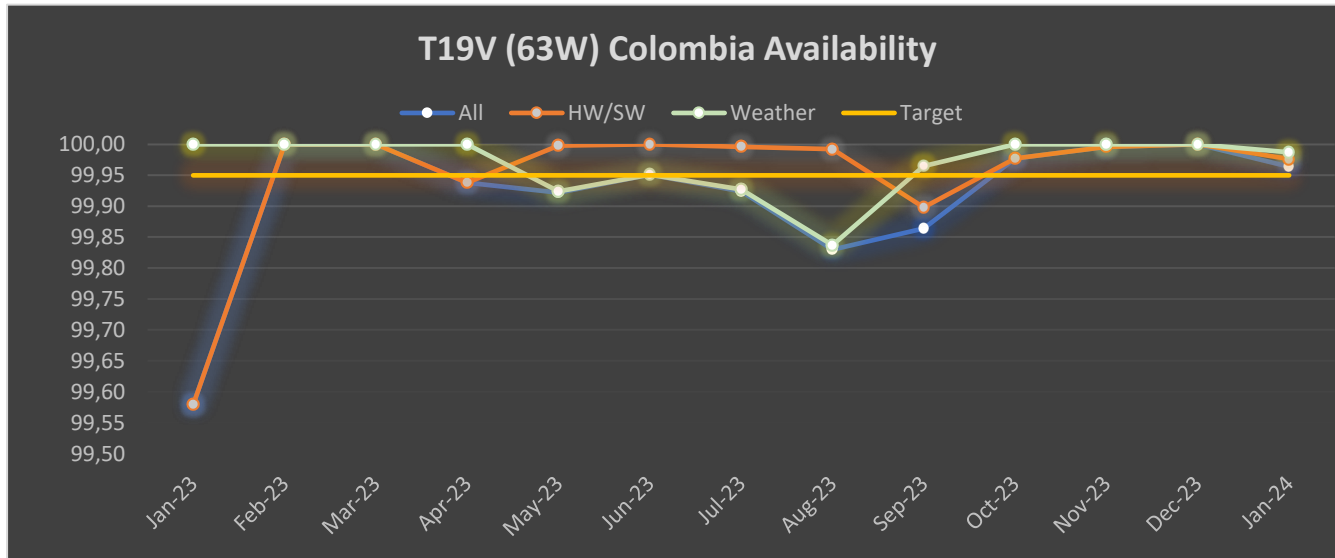

Disponibilidad del satélite
2024-T1

J2 Colombia and T19V (63W) Colombia Availability (enero)

Beam	Location	All	HW/SW	Weather
38-BIL	Billings, MT	100.000	100.000	100.000
121-SEA	Seattle, WA	100.000	100.000	100.000
115-STC	Santa Clara, CA	100.000	100.000	100.000

GW	Location	All	HW/SW	Weather
3-NOR	North Platte, NE	100.000	100.000	100.000
4-ALB	Albuquerque, NM	99.927	99.927	100.000
5-RIV	Riverside, CA	99.918	100.000	99.918

➤ **January 19:** The Network Management Center (NMC) responded to a Customer Service escalation that some Skynet and CMC terminals were experiencing intermittent connectivity. Escalated to Consumer Network Engineering; however, the issue cleared without HNS intervention. 230 minutes for 1129 sites (ALB).

J2 Colombia and T19V (63W) Colombia Availability (febrero)

Beam	Location	All	HW/SW	Weather
38-BIL	Billings, MT	100.000	100.000	100.000
121-SEA	Seattle, WA	100.000	100.000	100.000
115-STC	Santa Clara, CA	99.979	99.979	100.000