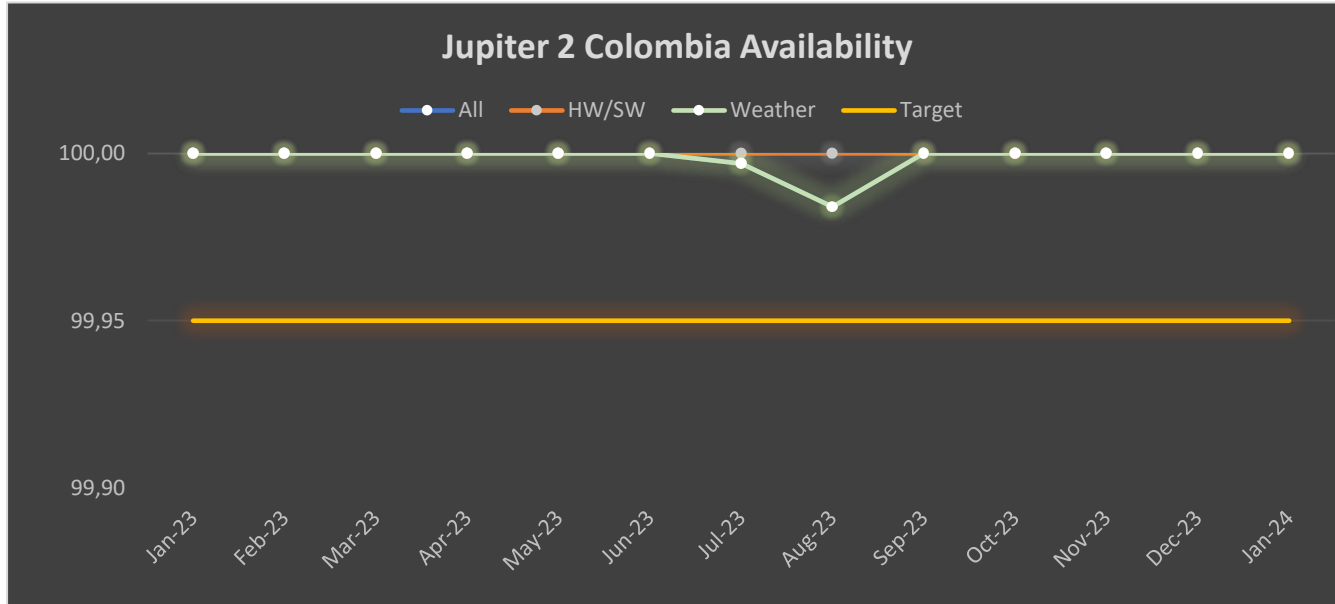

Disponibilidad del satélite
2024-T1

J2 Colombia and T19V (63W) Colombia Availability (enero)

Beam	Location	All	HW/SW	Weather
38-BIL	Billings, MT	100.000	100.000	100.000
121-SEA	Seattle, WA	100.000	100.000	100.000
115-STC	Santa Clara, CA	100.000	100.000	100.000

GW	Location	All	HW/SW	Weather
3-NOR	North Platte, NE	100.000	100.000	100.000
4-ALB	Albuquerque, NM	99.927	99.927	100.000
5-RIV	Riverside, CA	99.918	100.000	99.918

➤ **January 19:** The Network Management Center (NMC) responded to a Customer Service escalation that some Skynet and CMC terminals were experiencing intermittent connectivity. Escalated to Consumer Network Engineering; however, the issue cleared without HNS intervention. 230 minutes for 1129 sites (ALB).

J2 Colombia and T19V (63W) Colombia Availability (febrero)

Beam	Location	All	HW/SW	Weather
38-BIL	Billings, MT	100.000	100.000	100.000
121-SEA	Seattle, WA	100.000	100.000	100.000
115-STC	Santa Clara, CA	99.979	99.979	100.000