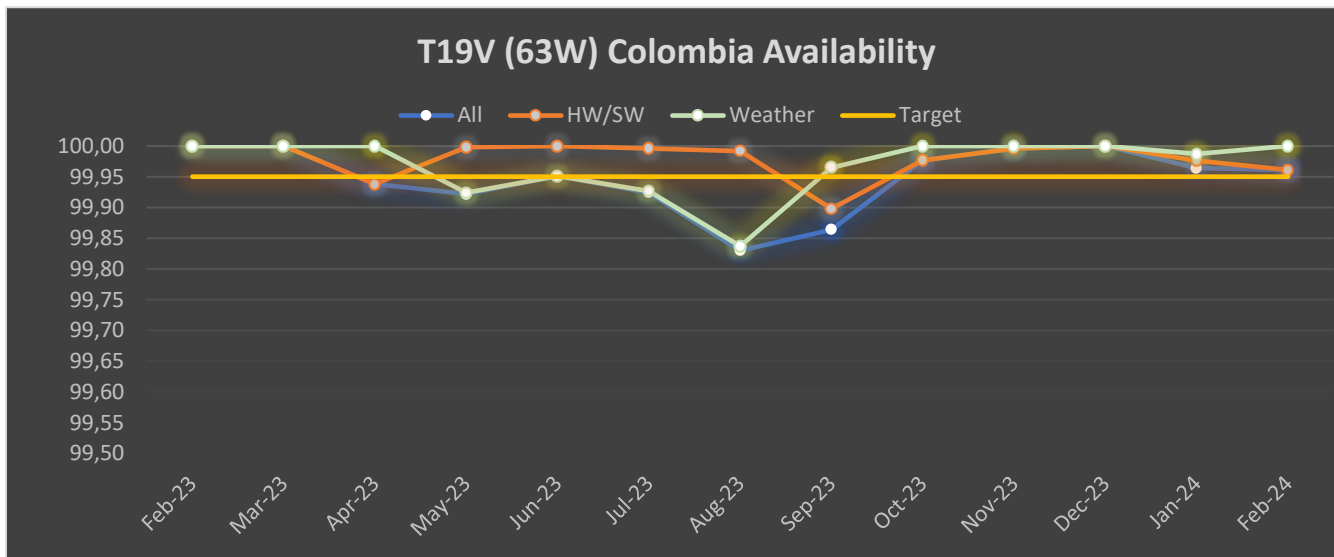

Disponibilidad del satélite
2024-T1

J2 Colombia and T19V (63W) Colombia Availability (enero)

Beam	Location	All	HW/SW	Weather
38-BIL	Billings, MT	100.000	100.000	100.000
121-SEA	Seattle, WA	100.000	100.000	100.000
115-STC	Santa Clara, CA	100.000	100.000	100.000

GW	Location	All	HW/SW	Weather
3-NOR	North Platte, NE	100.000	100.000	100.000
4-ALB	Albuquerque, NM	99.927	99.927	100.000
5-RIV	Riverside, CA	99.918	100.000	99.918

➤ **January 19:** The Network Management Center (NMC) responded to a Customer Service escalation that some Skynet and CMC terminals were experiencing intermittent connectivity. Escalated to Consumer Network Engineering; however, the issue cleared without HNS intervention. 230 minutes for 1129 sites (ALB).

J2 Colombia and T19V (63W) Colombia Availability (febrero)

Beam	Location	All	HW/SW	Weather
38-BIL	Billings, MT	100.000	100.000	100.000
121-SEA	Seattle, WA	100.000	100.000	100.000
115-STC	Santa Clara, CA	99.979	99.979	100.000