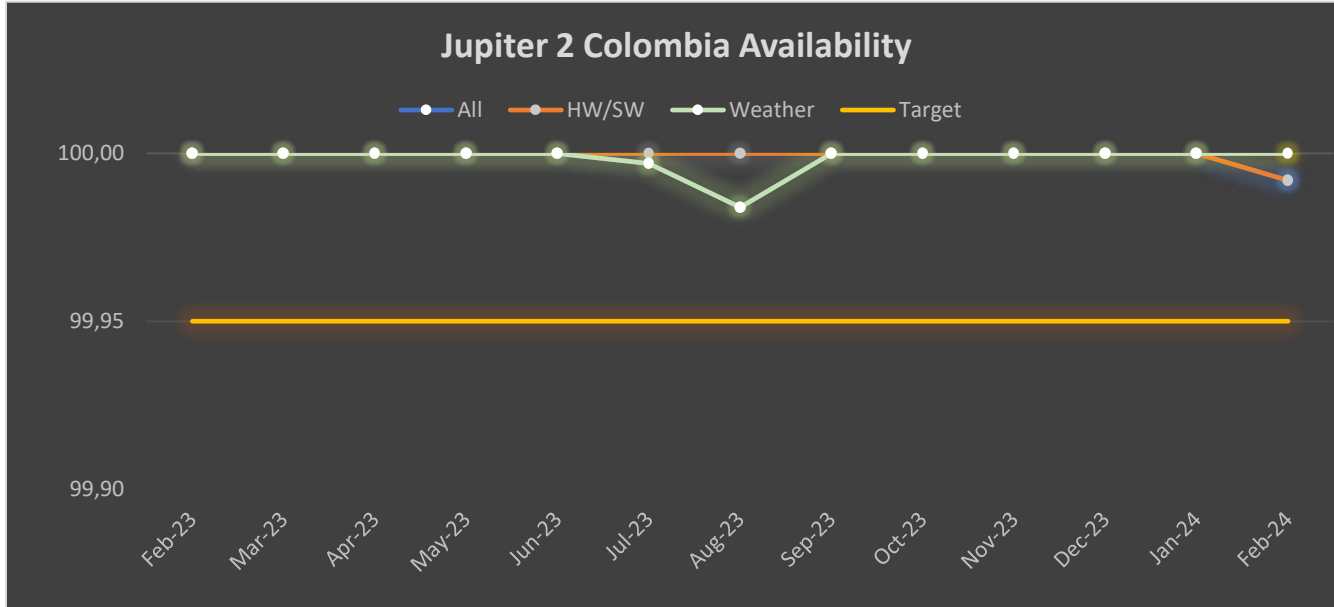

Disponibilidad del satélite
2024-T1

J2 Colombia and T19V (63W) Colombia Availability (enero)

Beam	Location	All	HW/SW	Weather
38-BIL	Billings, MT	100.000	100.000	100.000
121-SEA	Seattle, WA	100.000	100.000	100.000
115-STC	Santa Clara, CA	100.000	100.000	100.000

GW	Location	All	HW/SW	Weather
3-NOR	North Platte, NE	100.000	100.000	100.000
4-ALB	Albuquerque, NM	99.927	99.927	100.000
5-RIV	Riverside, CA	99.918	100.000	99.918

➤ **January 19:** The Network Management Center (NMC) responded to a Customer Service escalation that some Skynet and CMC terminals were experiencing intermittent connectivity. Escalated to Consumer Network Engineering; however, the issue cleared without HNS intervention. 230 minutes for 1129 sites (ALB).

J2 Colombia and T19V (63W) Colombia Availability (febrero)

Beam	Location	All	HW/SW	Weather
38-BIL	Billings, MT	100.000	100.000	100.000
121-SEA	Seattle, WA	100.000	100.000	100.000
115-STC	Santa Clara, CA	99.979	99.979	100.000