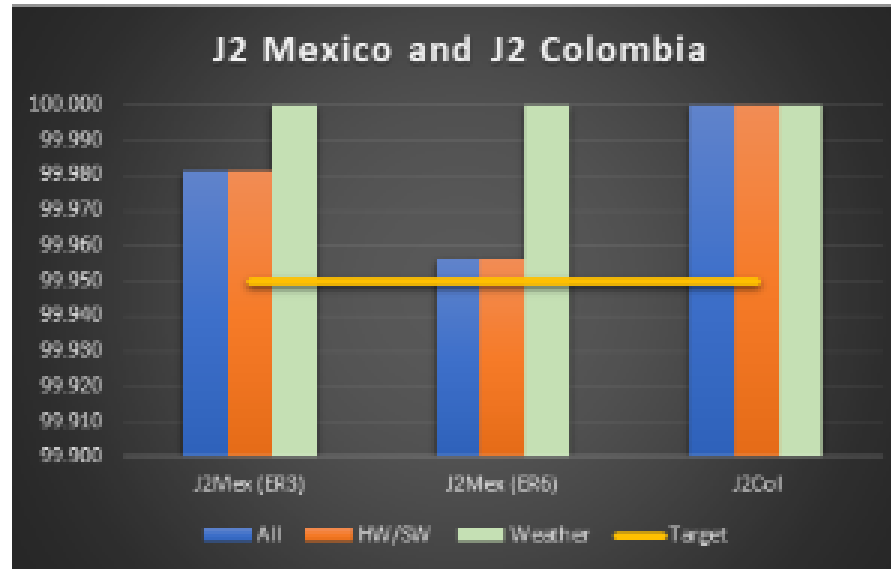

# Availability by Transport J2 2023

J2 Mexico and J2 Colombia			
Service	All	HW/SW	Weather
J2Mex (ER3)	99.981	99.981	100.000
J2Mex (ER6)	99.956	99.956	100.000
J2Col	100.000	100.000	100.000

# Availability by Transport T19 2023

T19V (63W) Availability by Country			
Country	All	HW/SW	Weather
Brazil	100.000	100.000	100.000
Chile	100.000	100.000	100.000
Ecuador	100.000	100.000	100.000
Peru	100.000	100.000	100.000
Colombia	100.000	100.000	100.000