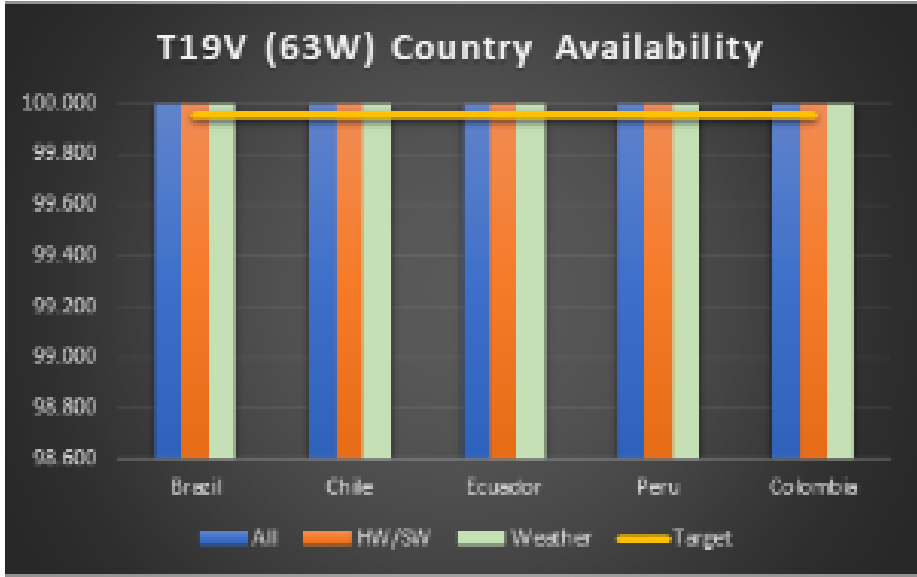

# Availability by Transport J2 2023

J2 Mexico and J2 Colombia			
Service	All	HW/SW	Weather
J2Mex (ER3)	99.981	99.981	100.000
J2Mex (ER6)	99.956	99.956	100.000
J2Col	100.000	100.000	100.000

# Availability by Transport T19 2023

T19V (63W) Availability by Country			
Country	All	HW/SW	Weather
Brazil	100.000	100.000	100.000
Chile	100.000	100.000	100.000
Ecuador	100.000	100.000	100.000
Peru	100.000	100.000	100.000
Colombia	100.000	100.000	100.000